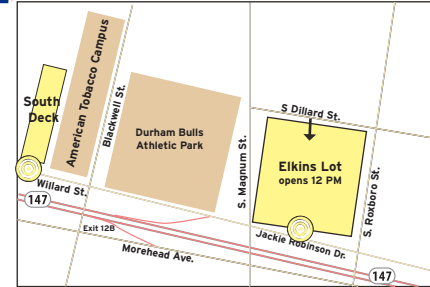

OFF CAMPUS SHUTTLE INFORMATION

- Elkins Lot / ATC South Deck Shuttle Pick-up/Drop-off
- Church of the Good Shepard Shuttle Pick-up/Drop-off

DROP-OFF/PICK-UP LOCATIONS

- General Public Persons with Disabilities Drop-off/Pick-Up at East Gate
- General Public Drop-off/Pick-Up at Duke Chapel

GAME DAY STAFF & GENERAL PUBLIC SHUTTLE LOTS

RECOMMENDED INGRESS ROUTES

- Iron Duke Recommended Ingress Routes
- Iron Duke Parking Permit Checkpoints
- General Public Recommended Ingress Routes

Towerview Drive closed between Card Gym Lot and Towerview Roundabout

ON CAMPUS GENERAL PUBLIC LOTS

- General Public Park & Walk Lots
- General Public Courtesy Shuttle Lots
- Recreational & Oversized Vehicle / Bus Lots

OFF CAMPUS SHUTTLE LOTS

- Elkins Lot - Game Day Staff Parking, Early General Public Parking
- Church of the Good Shepard Lot

BUS INFORMATION:

- All buses may drop-off their guests at the Towerview Circle. Buses must then park in the Small Circuit Lot during the game. Buses wishing to pick-up guests post-game should follow directions of traffic staff to stage and pick-up near the Towerview Road - Union Drive intersection.