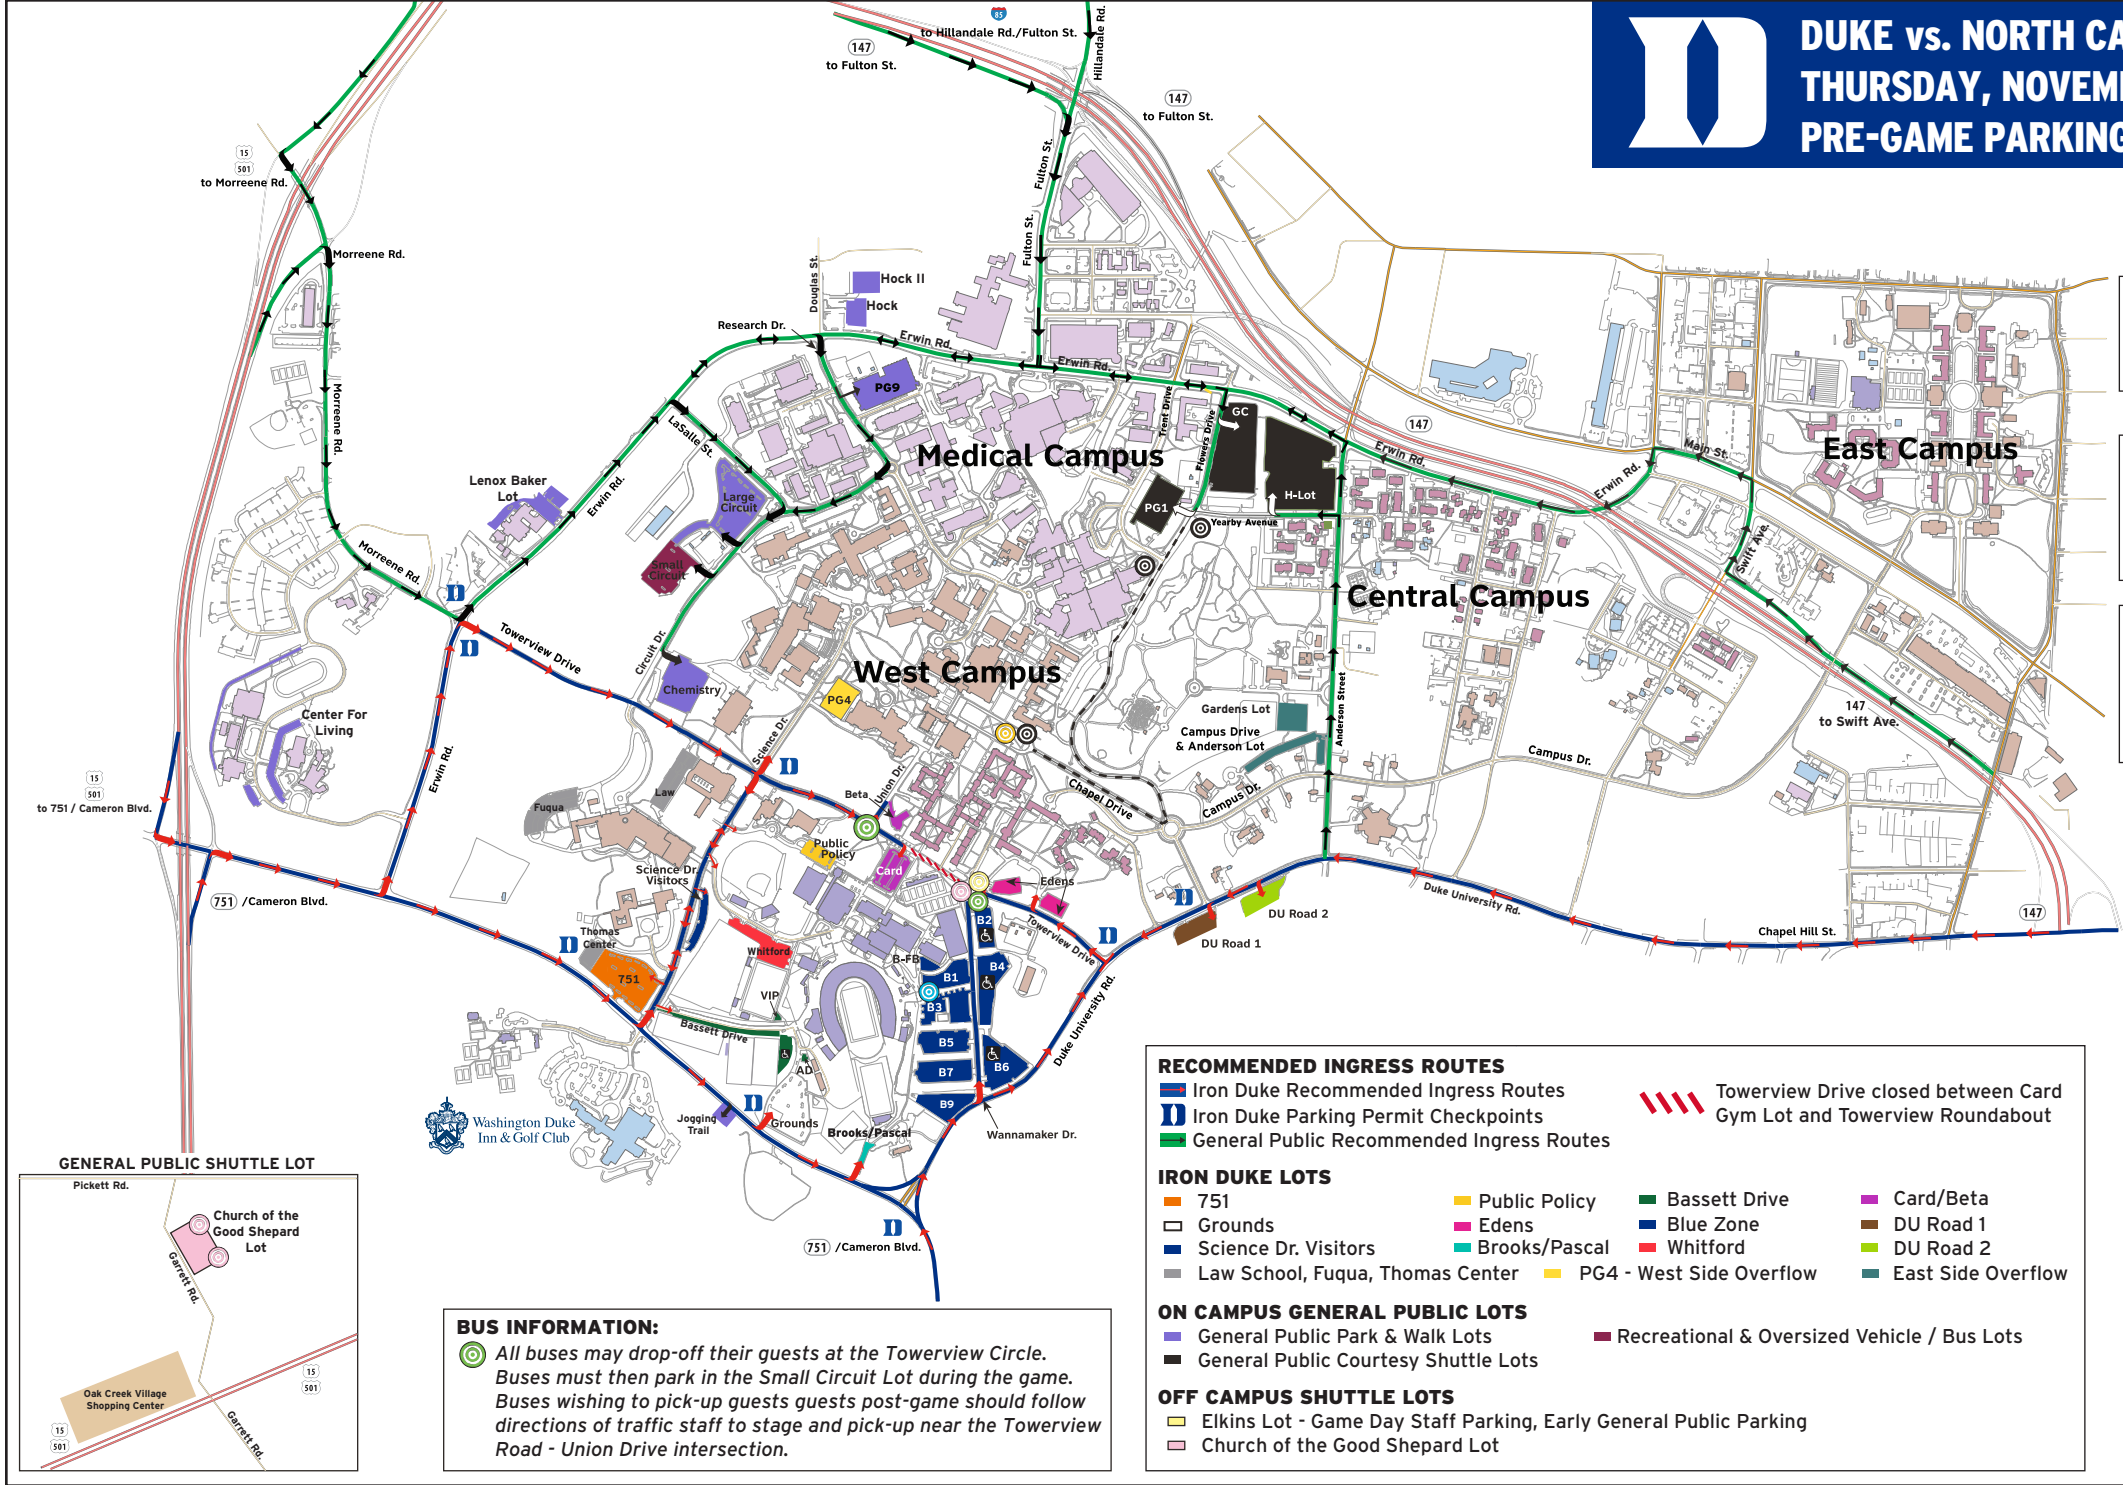

DUKE vs. NORTH CAROLINA FOOTBALL GAME THURSDAY, NOVEMBER 20TH PRE-GAME PARKING & TRAFFIC MAP

ON CAMPUS SHUTTLE INFORMATION

- General Public Courtesy Shuttle Route
- General Public Courtesy Shuttle Route Pick-up/Drop-off

OFF CAMPUS SHUTTLE INFORMATION

- Elkins Lot / ATC South Deck Shuttle Pick-up/Drop-off
- Church of the Good Shepard Shuttle Pick-up/Drop-off

DROP-OFF/PICK-UP LOCATIONS

- General Public Persons with Disabilities Drop-off/Pick-Up at East Gate
- General Public Drop-off/Pick-Up at Duke Chapel