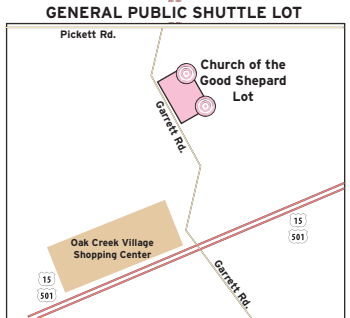

GAME DAY STAFF & GENERAL PUBLIC SHUTTLE LOTS

RECOMMENDED INGRESS ROUTES

- Iron Duke Recommended Ingress Routes
- Iron Duke Parking Permit Checkpoints
- General Public Recommended Ingress Routes

Towerview Drive closed between Card Gym Lot and Towerview Roundabout

IRON DUKE LOTS

- 751
- Grounds
- Science Dr. Visitors
- Law School, Fuqua, Thomas Center
- Public Policy
- Edens
- Brooks/Pascal
- PG4 - West Side Overflow
- Bassett Drive
- Blue Zone
- Whitford
- Card/Beta
- DU Road 1
- DU Road 2
- East Side Overflow

ON CAMPUS GENERAL PUBLIC LOTS

- General Public Park & Walk Lots
- General Public Courtesy Shuttle Lots
- Recreational & Oversized Vehicle / Bus Lots

OFF CAMPUS SHUTTLE LOTS

- Elkins Lot - Game Day Staff Parking, Early General Public Parking
- Church of the Good Shepard Lot

BUS INFORMATION:

- All buses may drop-off their guests at the Towerview Circle. Buses must then park in the Small Circuit Lot during the game. Buses wishing to pick-up guests post-game should follow directions of traffic staff to stage and pick-up near the Towerview Road - Union Drive intersection.